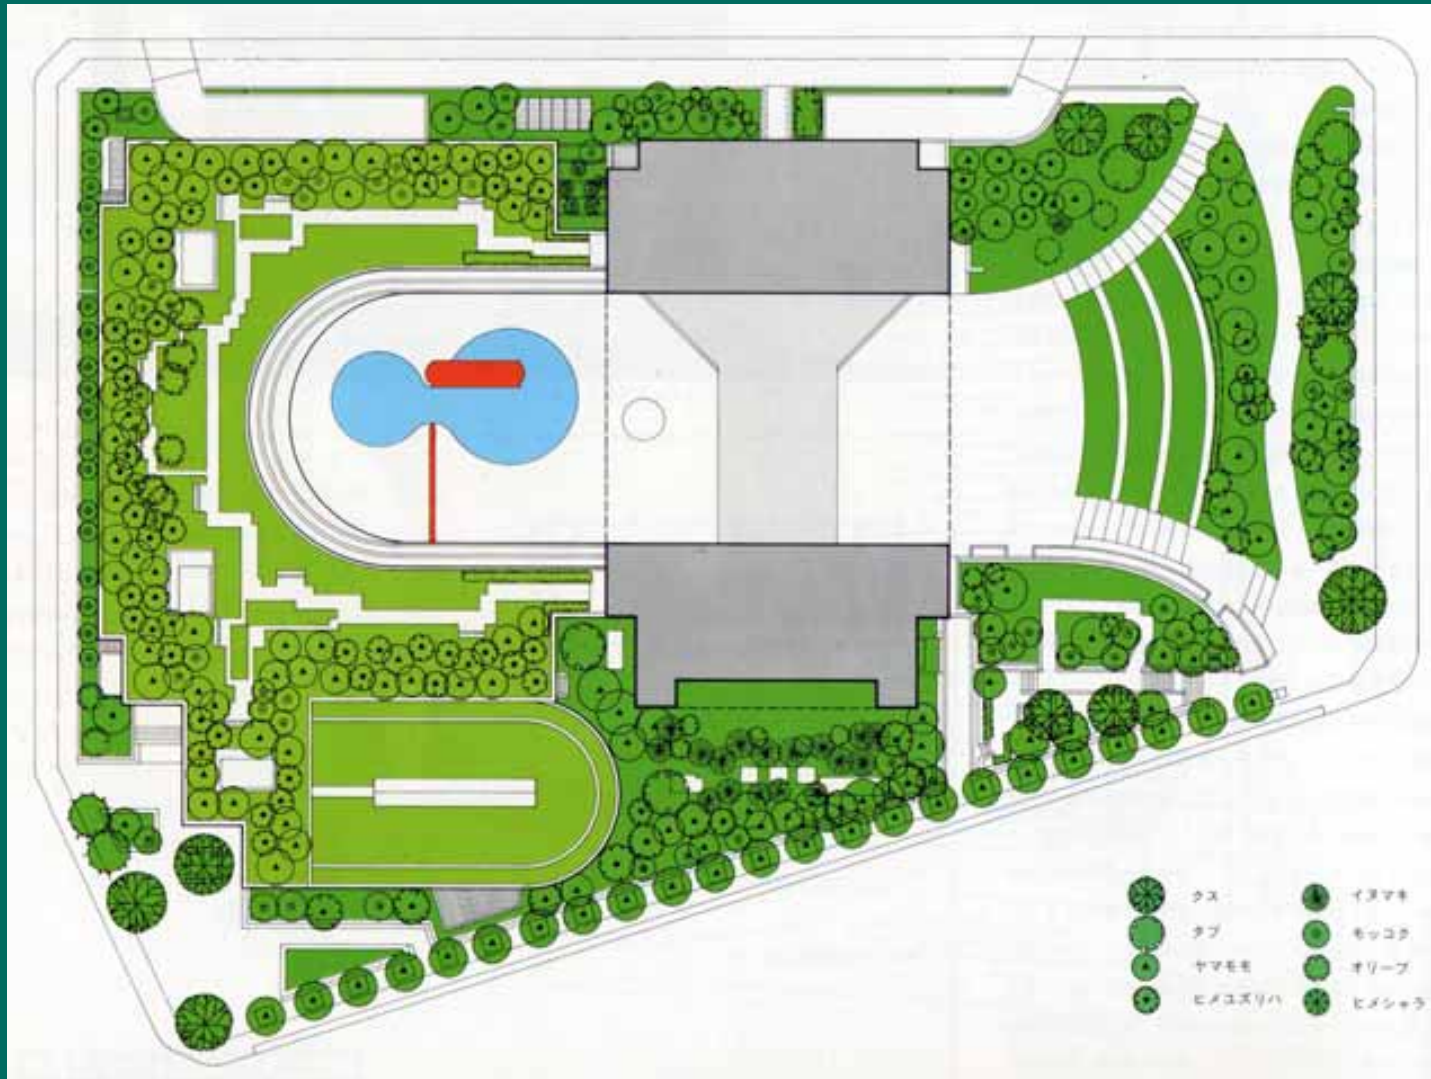

# Location of Building

Copyright @ Google

# MSI Surugadai Building

- Established in 1984
- Lot Area: 11,970m<sup>2</sup>
- Building Area: 5,471m<sup>2</sup>
- Rooftop Gardening on Low-rise Building: 2,614m<sup>2</sup>
- Green Open Space: 2,561m<sup>2</sup>

# Layout of Green Open Space